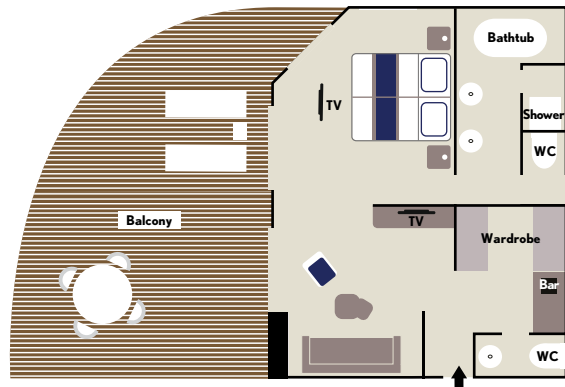

A Deluxe Balcony Stateroom

Exceptional luxury in the Owner's Balcony Suite

Interactive, underwater "Blue Eye" lounge

Infinity pool and marina

Stateroom & Suite Layout

Owner's Balcony Suite (Category 8)

Cabin: 484 sq. ft. (45 sq. m.)
Balcony: 323 sq. ft. (30 sq. m.)

Grand Deluxe Balcony Suite (Category 7)

Cabin: 484 sq. ft. (45 sq. m.)
Balcony: 323 sq. ft. (30 sq. m.)

Prestige Two-Room Balcony Suite (Category 6)

Cabin: 410 sq. ft. (38 sq. m.)
Balcony: 86 sq. ft. (8 sq. m.)

Privilege Balcony Suite (Category 5)

Cabin: 344 sq. ft. (32 sq. m.)
Balcony: 86 sq. ft. (8 sq. m.)

Deluxe Balcony Suite (Category 4)

Cabin: 296 sq. ft. (27.5 sq. m.)
Balcony: 65 sq. ft. (6 sq. m.)

Balcony Staterooms (Categories 1-3)

Cabin: 205 sq. ft. (19 sq. m.)
Balcony: 43 sq. ft. (4 sq. m.)