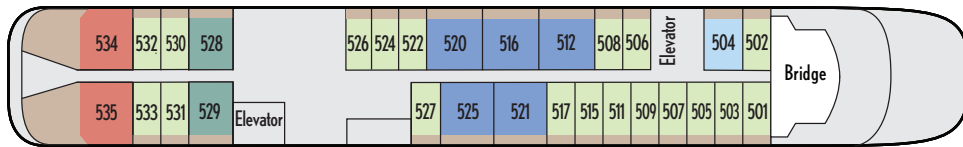

'Le Bougainville' Deck Plan

DECK 7

DECK 6

DECK 5

DECK 4

DECK 3

DECK 2

Stateroom & Suite Categories

BUTLER SERVICE INCLUDED IN ALL SUITES

- | | | |
|---|---|--|
| <ul style="list-style-type: none"> ■ Category 8
Owner's Balcony Suite ■ Category 7
Grand Deluxe Balcony Suite ■ Category 6
Prestige Two-Room Balcony Suite | <ul style="list-style-type: none"> ■ Category 5
Privilege Balcony Suite ■ Category 4
Deluxe Balcony Suite | <ul style="list-style-type: none"> ■ Category 3
Prestige Balcony Stateroom ■ Category 2
Deluxe Balcony Stateroom ■ Category 1
Classic Balcony Stateroom |
|---|---|--|

A Deluxe Balcony Stateroom

Exceptional luxury in the Owner's Balcony Suite

Interactive, underwater "Blue Eye" lounge

Infinity pool and marina

Stateroom & Suite Layout

Owner's Balcony Suite (Category 8)

Cabin: 484 sq. ft. (45 sq. m.)
Balcony: 323 sq. ft. (30 sq. m.)